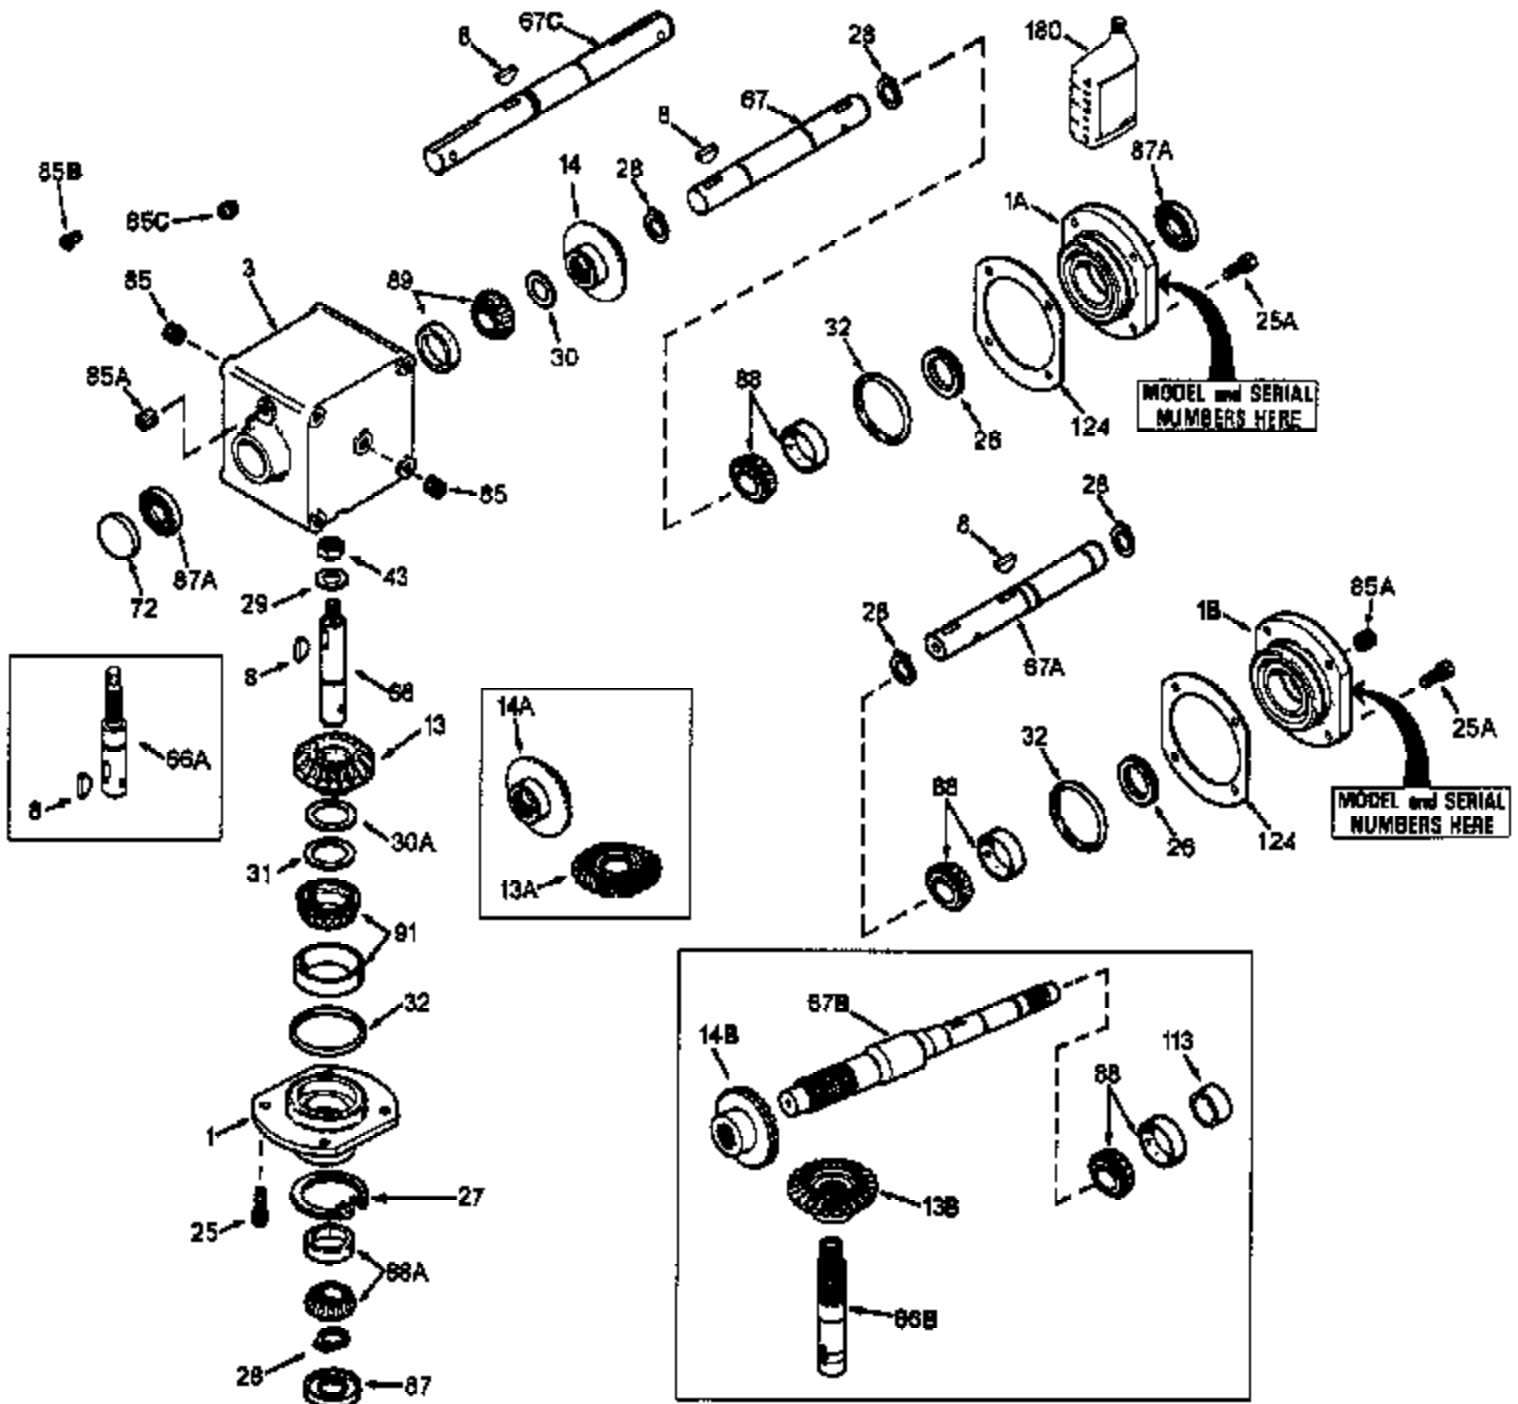

JOIST

DAS ORIGINAL

ILLUSTRATION SHOWS TYPICAL PARTS ONLY. ORDER BY PART NUMBER. PARTS NOT LISTED ARE SUPPLIED BY OEM.

Ref #	Part Number	Qty	Description
1A	786105	1	Retainer Cap
1	786104A	1	Retainer Cap
3	770089	1	Right Angle Drive Housing
13B	778302	1	Bevel Gear (25 teeth)
14A	778303	1	Bevel Gear (26 teeth)
25	792037	8	Screw, 5/16-18 x 1"
26	780137	1	Load Ring
28	792113	1	Retaining Ring
29	792115	1	Washer
30	780131	1	Shim (1-1/2" OD x 1-1/64" ID x .002 t hick)
31	780138	1	Shim (2" OD x 1.531" ID x .002 thick)
32	788063	2	"O" Ring
43	792110A	1	Locknut, 5/4-16
66A	776342	1	Input Shaft (5.38" long)
67A	776343	1	Output Shaft (11.199" long)
72	792111	1	Plug
85A	792039	1	Plug, 1/8-27
85	792116	2	Pipe Plug, 1/4-18
87	788064	1	Oil Seal, 1"
87A	788084	1	Oil Seal, 1-3/8"
88	780182	1	Bearing & Cup Assembly (Incl. 26)
89	780132	2	Bearing & Cup Assembly (SEE REPAIR MA NUAL)
91	780134	1	Bearing & Cup Assembly (SEE REPAIR MA NUAL)
113	788085	1	Sleeve
124	780136	1	Shim
180	730229A	1	Gear Oil 80W90